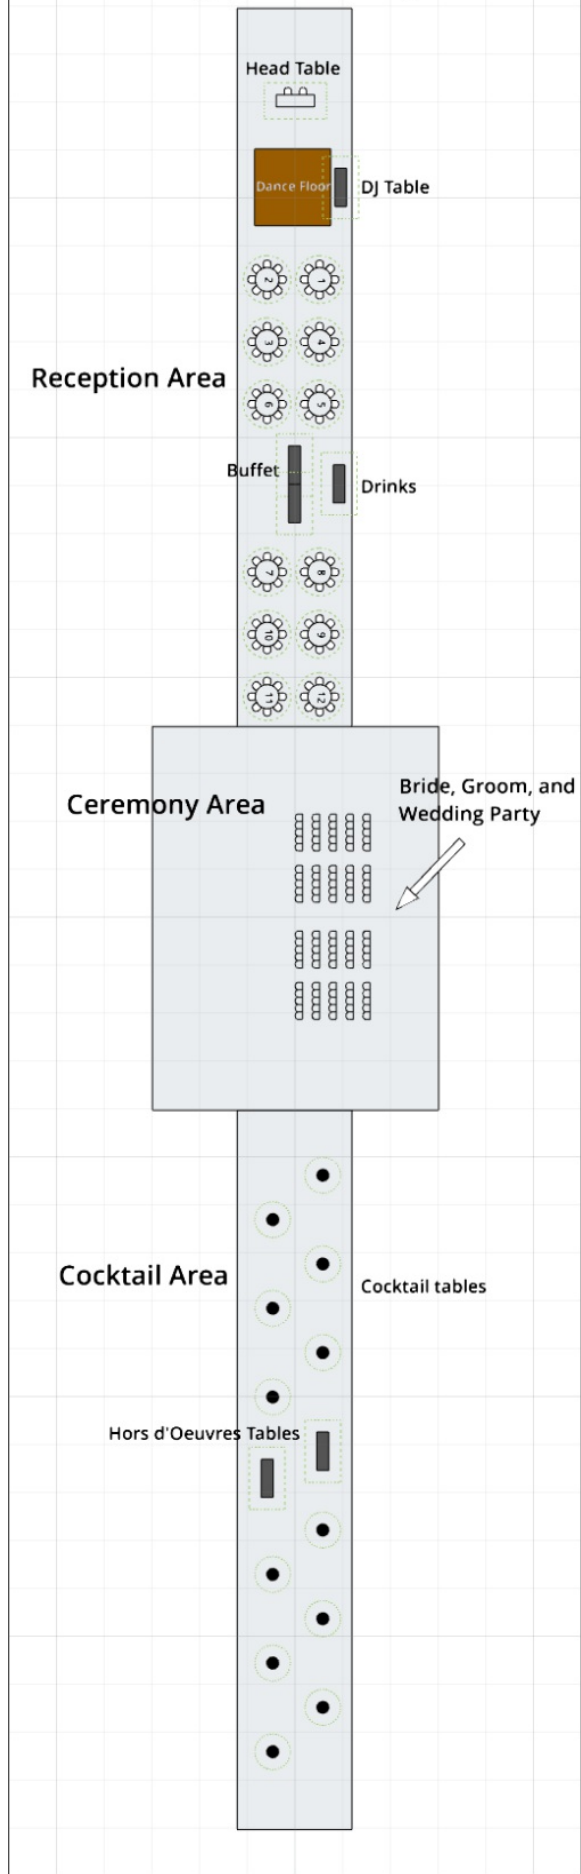

Seating options for 100 guest

20 Feet