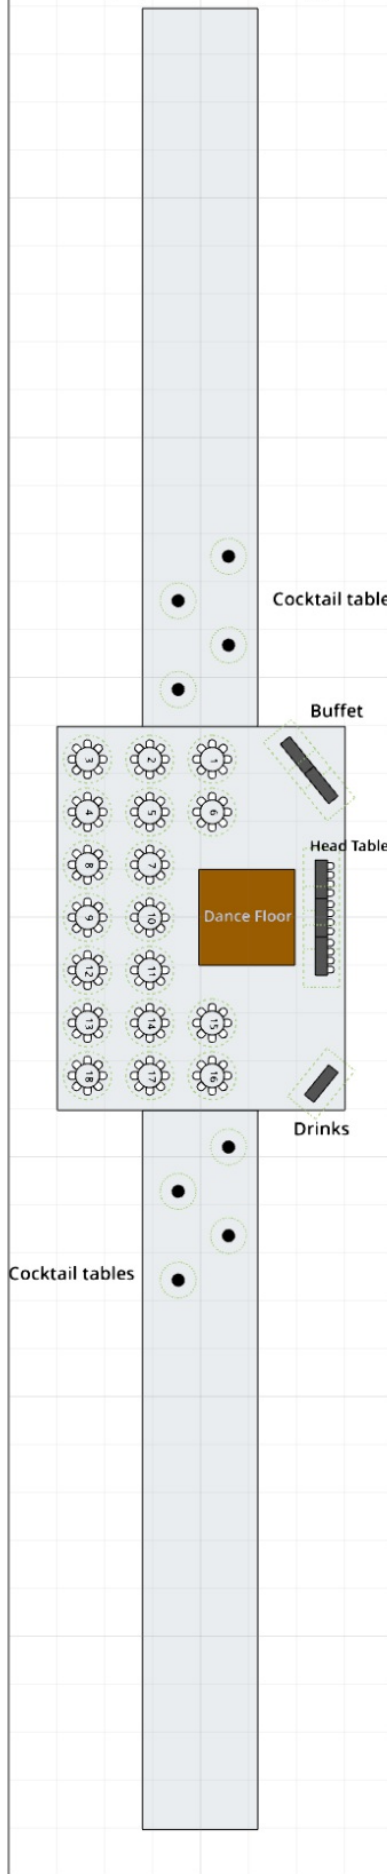

Seating options for 140 guest

20 Feet